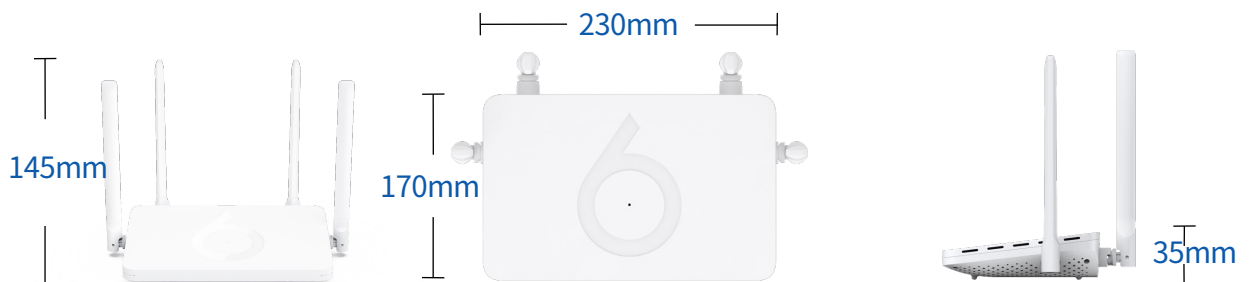

Tongyu WiFi6 Router AX1800

T-AIAX181R

Product Introduction

T-AIAX181R provides 4 Ethernet interfaces that can be used to connect computers, digital TV set-top boxes and other terminals at the same time. It provides wireless WiFi6 access to the Internet, Both 2.4 GHz band and 5 GHz band get upgraded to the latest generation—perfect for HD video, online gaming, and fast downloading.

Features

- Dual-Band Wi-Fi 6: The latest wireless technology, Wi-Fi 6, for faster speeds, greater capacity, and reduced network congestion.
- 1.8 Gbps Speeds: Enjoy smooth streaming, downloading, and gaming all without buffering with Wi-Fi speeds of 1.8 Gbps.
- Connect More Devices: Wi-Fi 6 technology communicates more data to more devices using OFDMA technology and MU-MIMO.
- Extensive Coverage: Beamforming and four antennas combine to deliver focused reception to devices far away.

Dimensions

High Performance

More suitable for consumer home

Technology can be seen at a glance

Specification

Model No.	T-AIAX181R
Wi-Fi Standard	IEEE802.11 a/b/g/n/ac/ax
CPU	1.3GHz, Dual-Core A53
RAM	DDR 256MB (Customizable 512MB)
ROM	FLASH 16MB (Customizable 128MB)
Interface	1*1000M WAN Ethernet; 3*1000M LAN Ethernet
WiFi Speed	2.4GHz 574Mbps; 5.8GHz 1200Mbps
Antenna	4*5dBi Built-in antenna
Power Supply	DC 12V/1A
WPS/RST	WPS (1 second), Reset and Restore to Factory (hold 6 seconds)
Function	TR069, Firewall, DDNS, VPN, URL/MAC/IP/Port/Domain Filter
MTBF	> 250000H
International Protection	IP31
Temperature	-10°C~55°C (Operating), -40°C~70°C(Storage)
Humidity	10%~90%RH (Operating), 5%~90%RH (Storage)